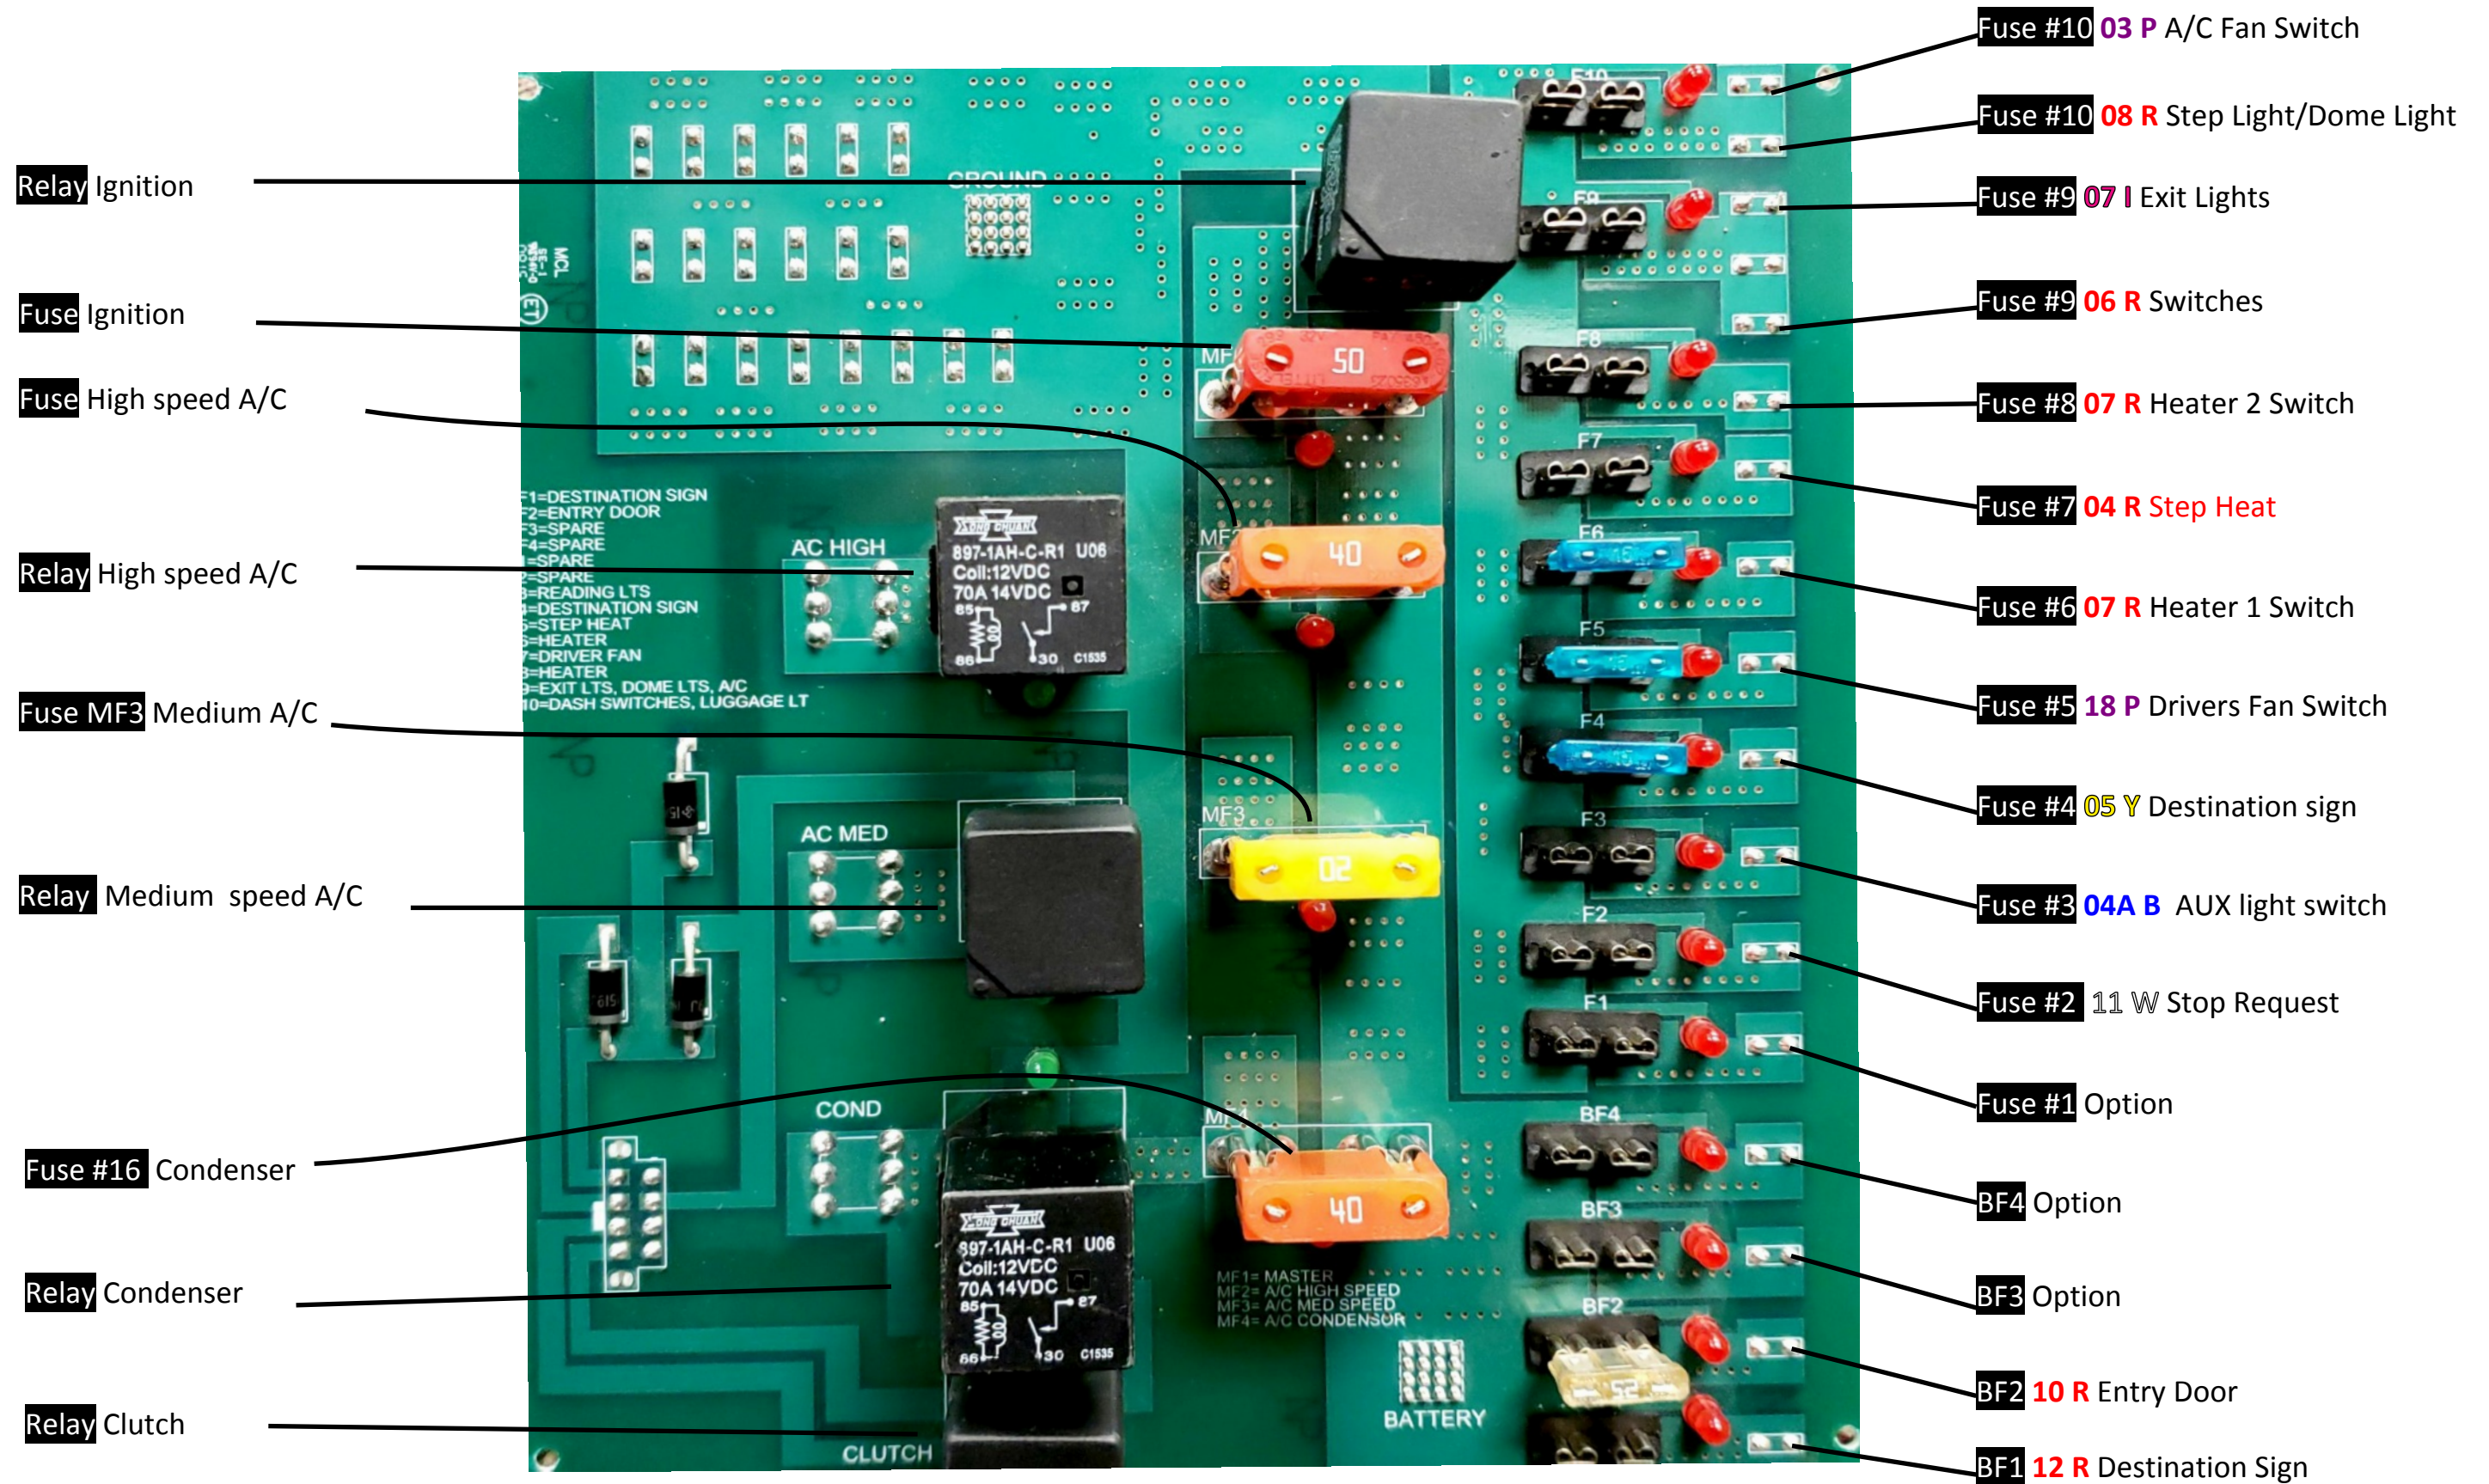

EP4 Green Electrical Center Pin Layout Front

EP4 Green Electrical Center Pin Layout Rear