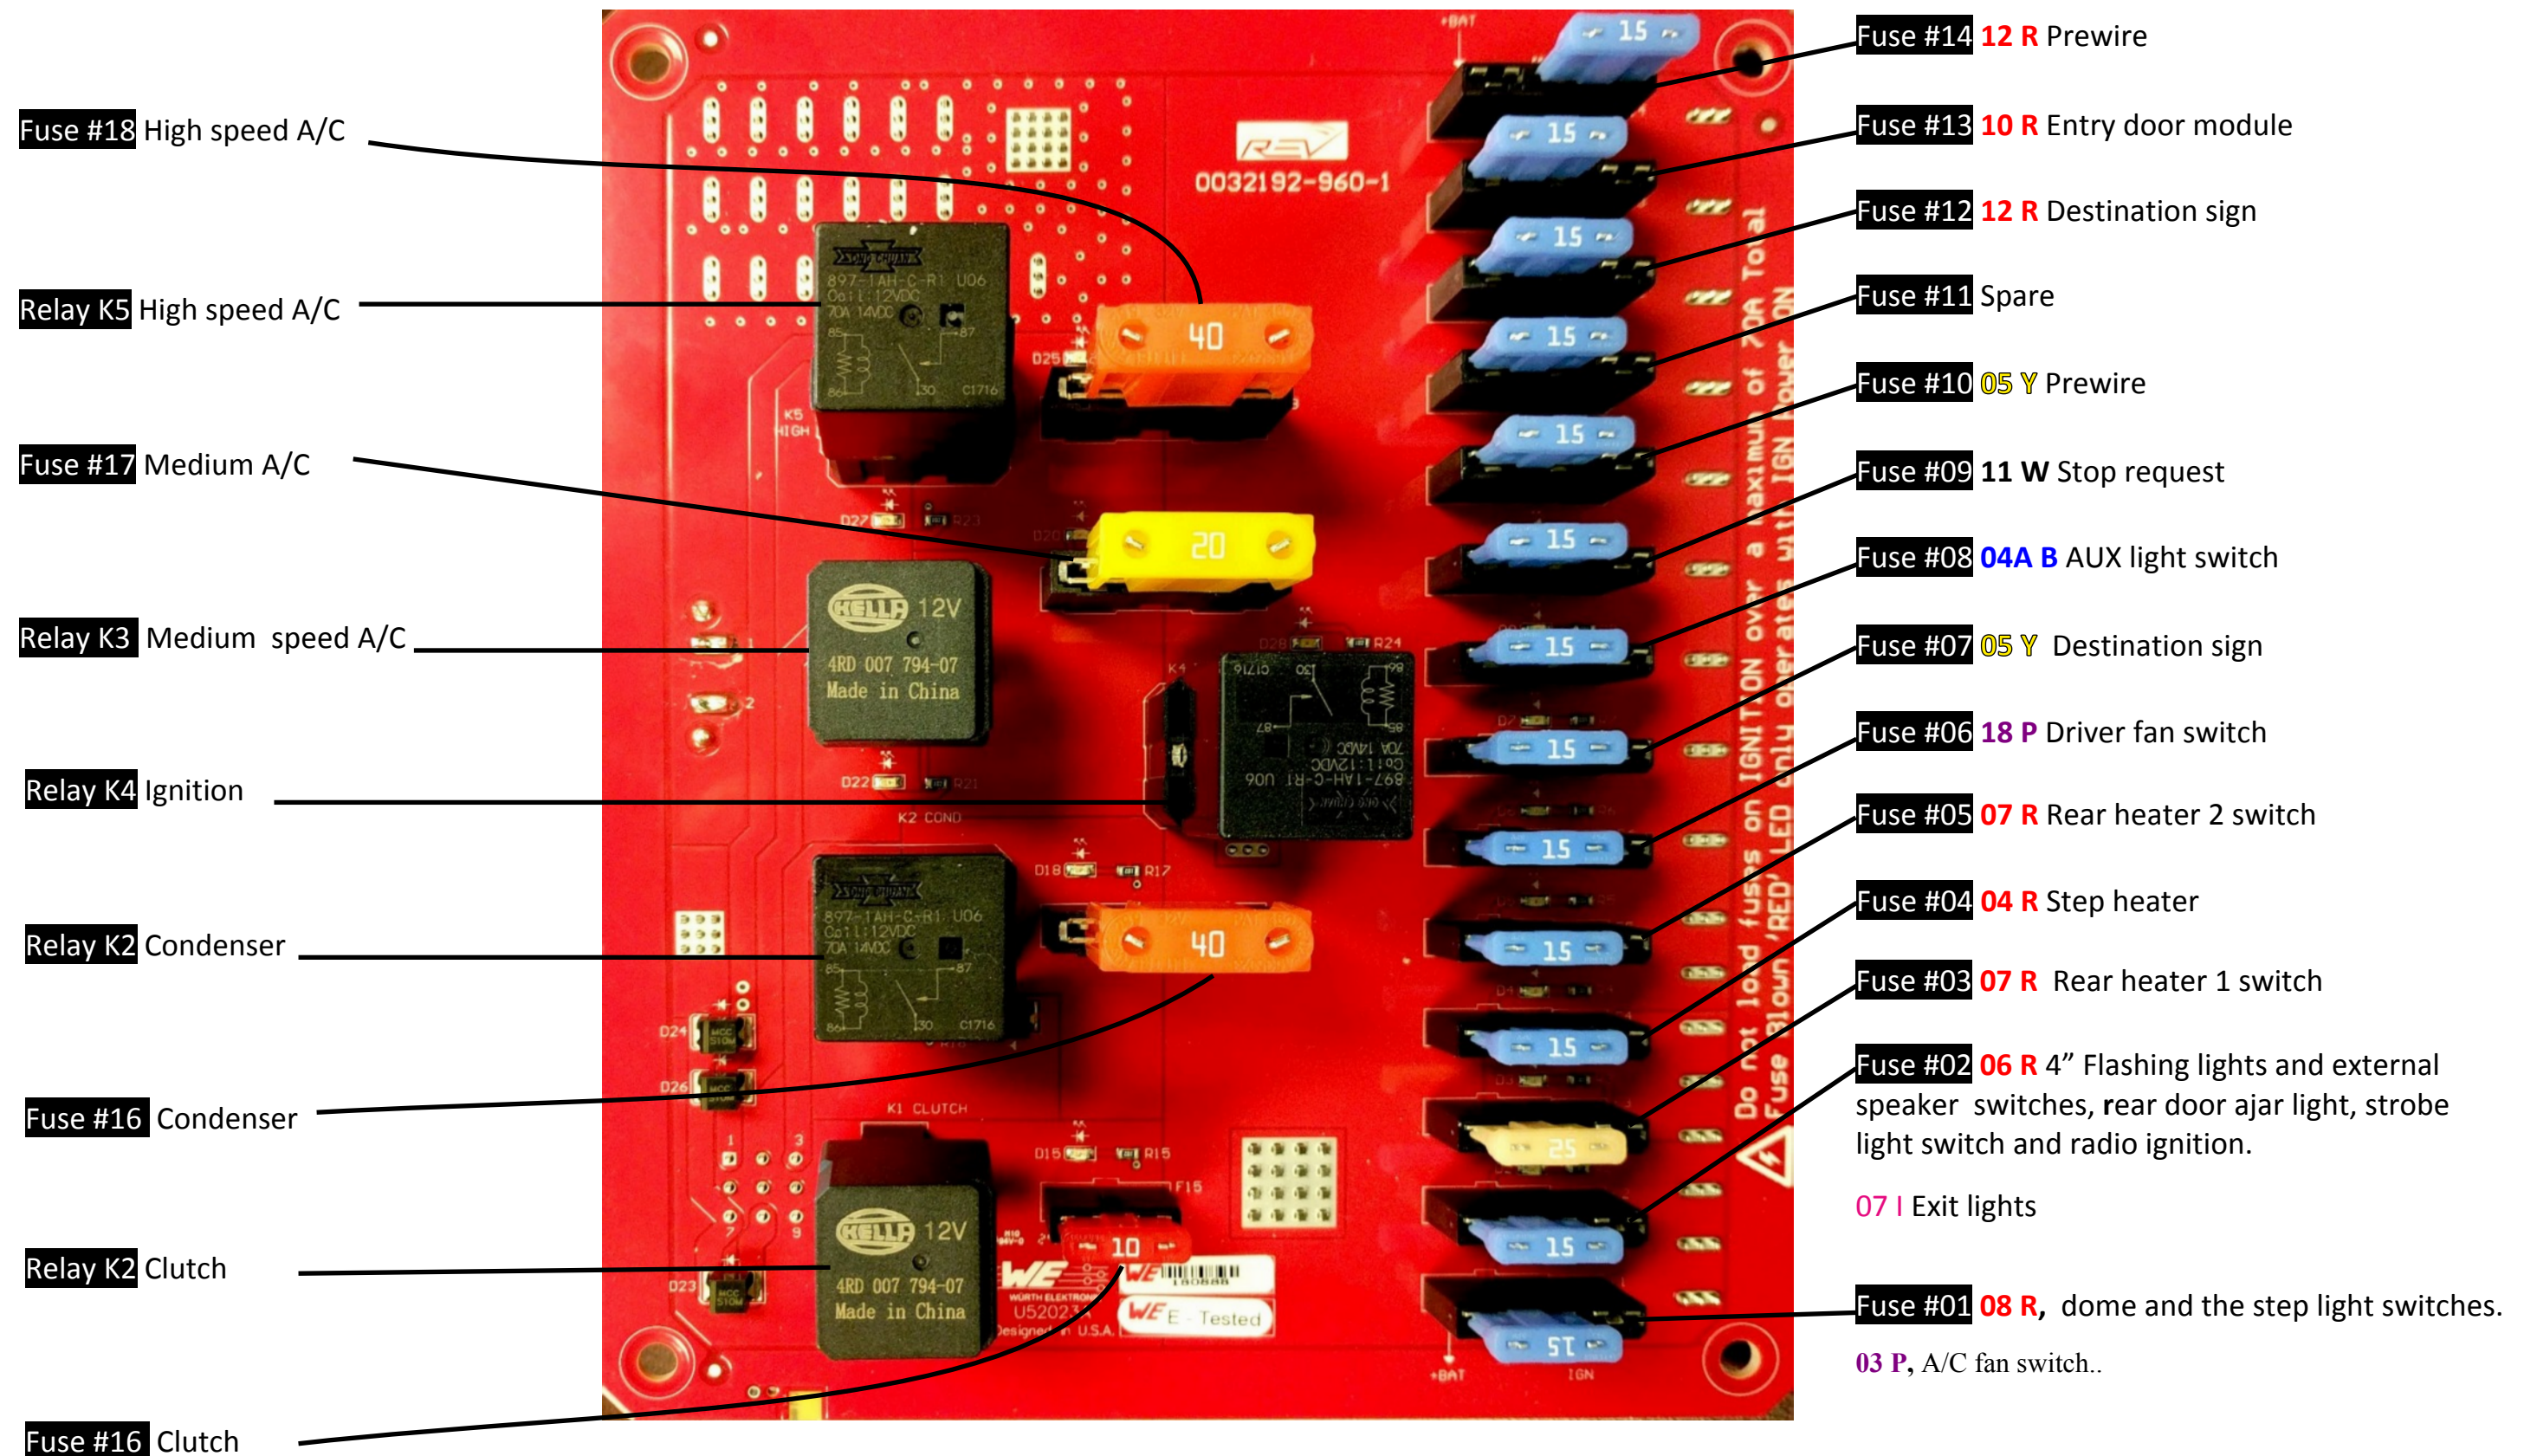

EP4 Red Electrical Center Pin Layout Front

EP4 Red Electrical Center Pin Layout Rear