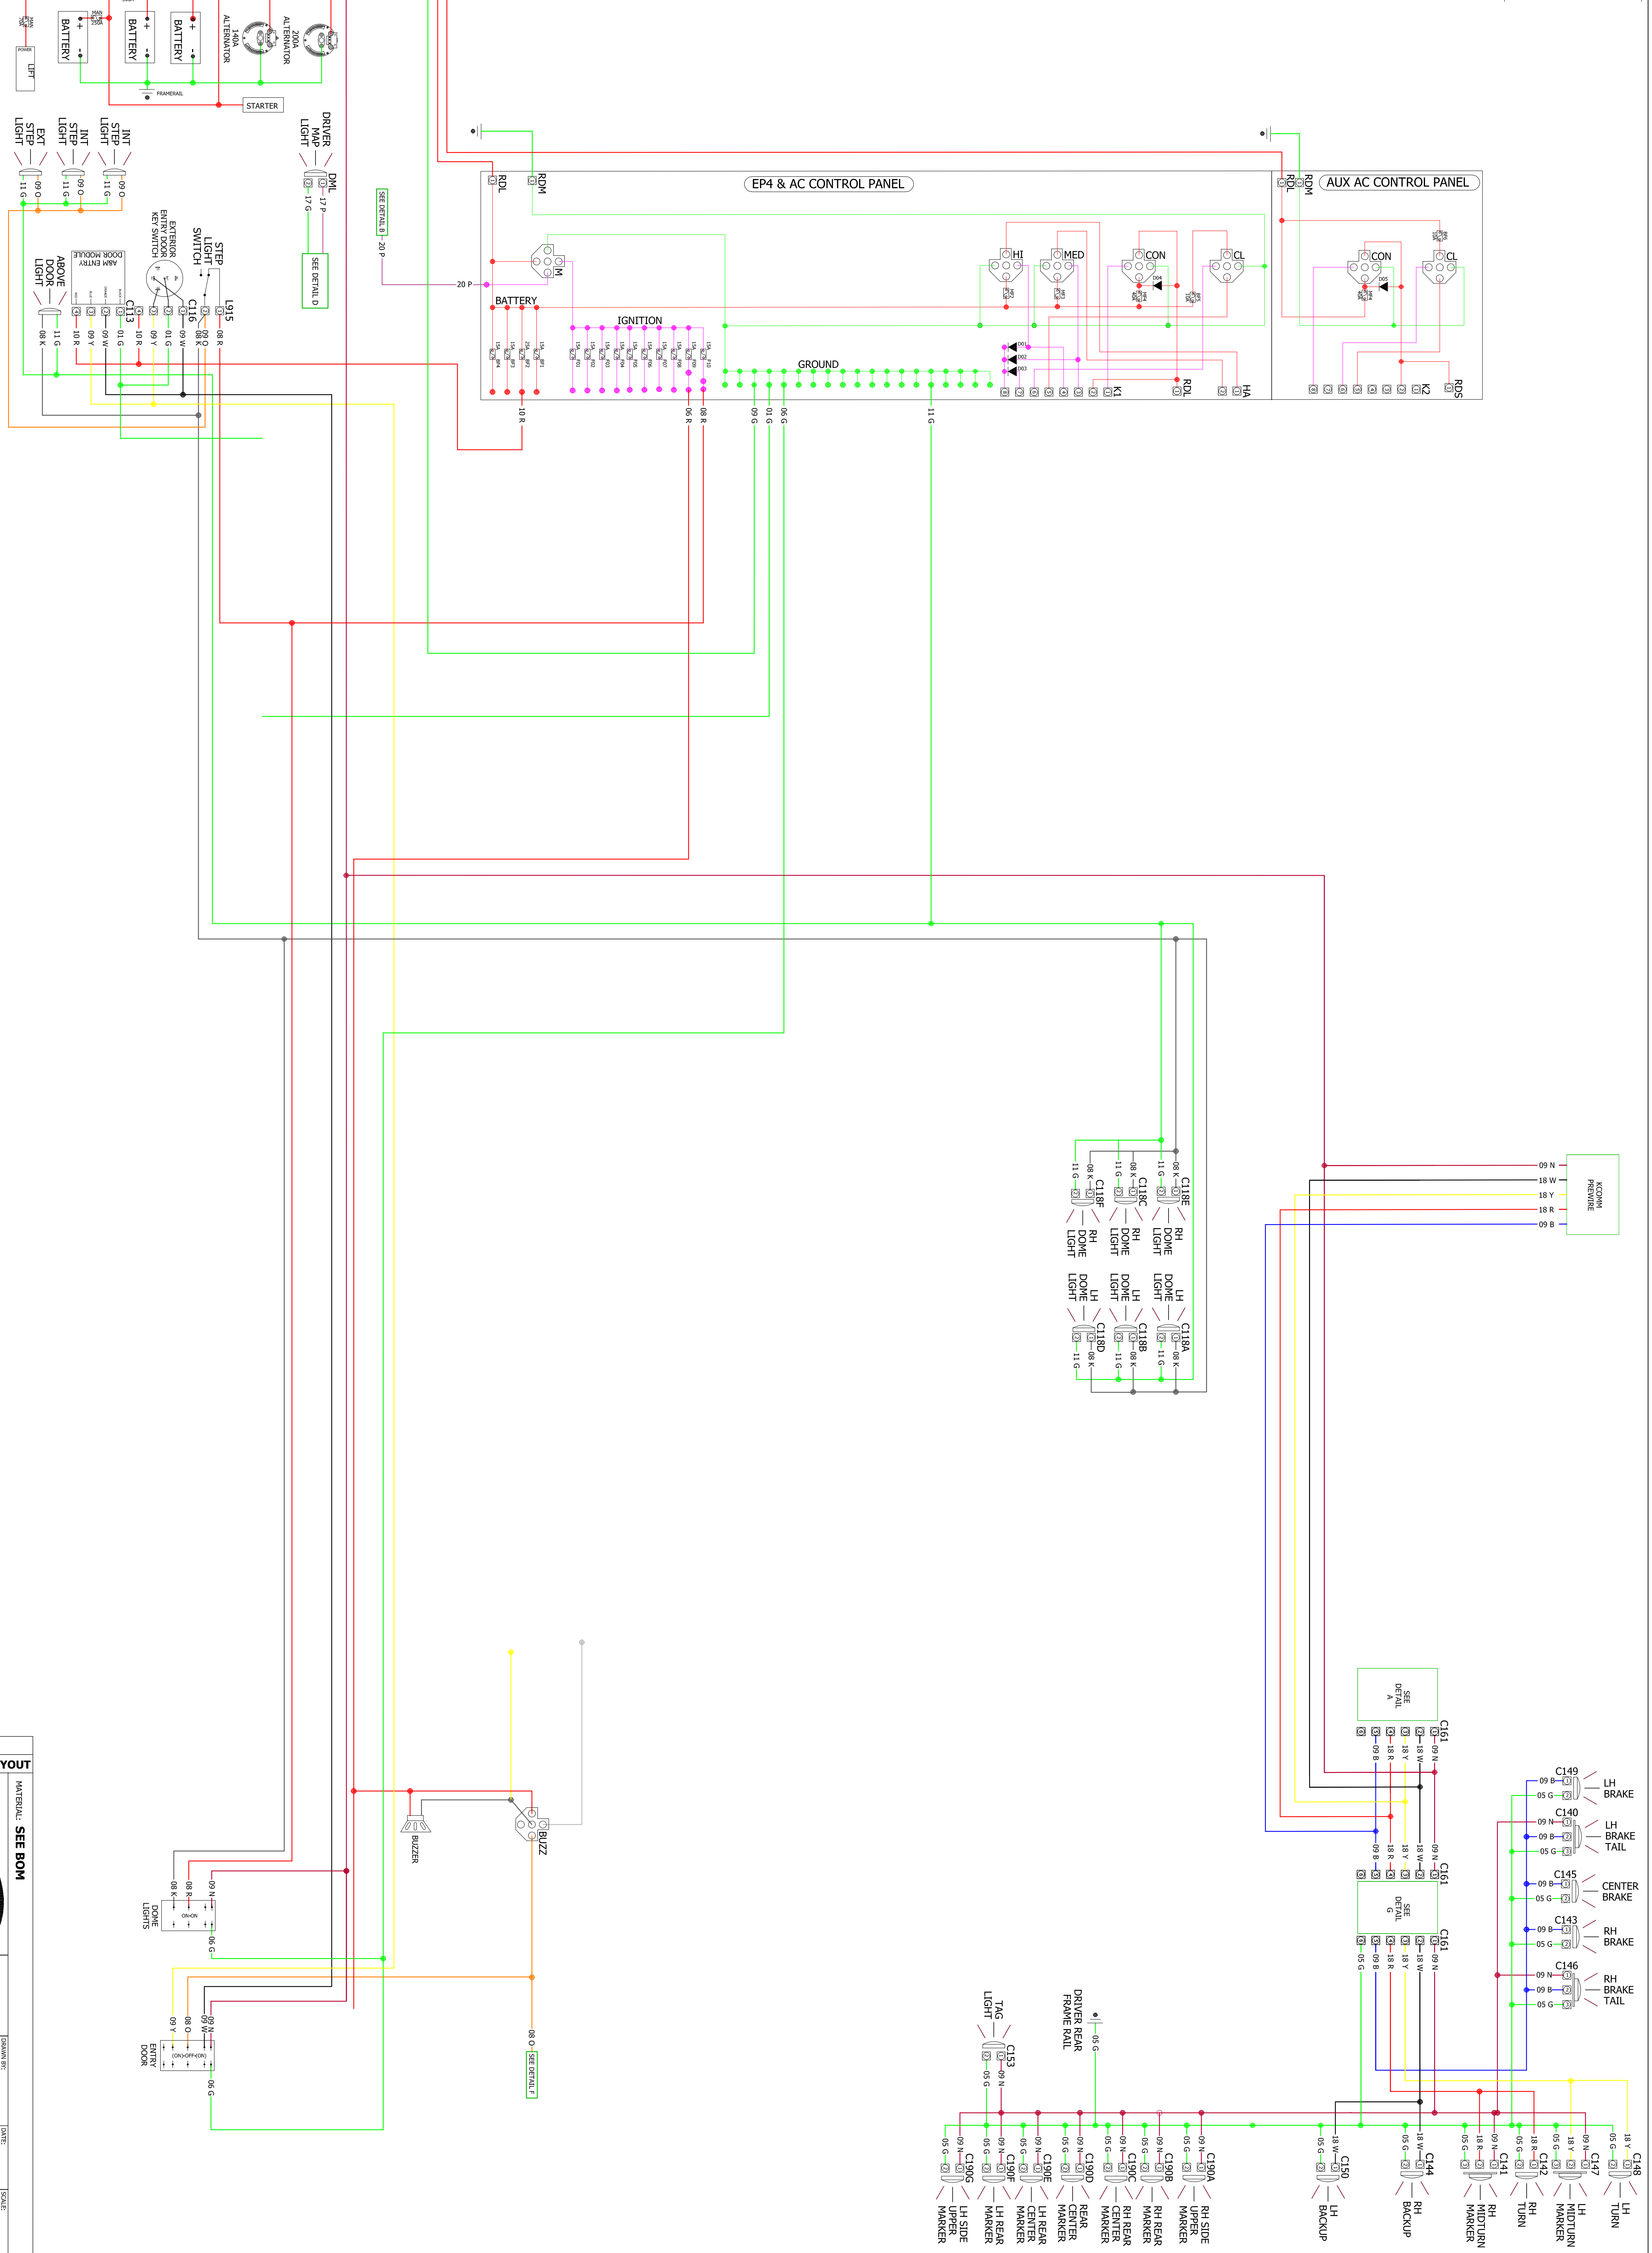

COLOR CODES

B	BLUE
E	GREEN
C	BLACK
Y	BROWN
N	ORANGE
O	PURPLE
R	RED
K	YELLOW
W	WHITE

LEGEND

—	CONNECTION
—	NO CONNECTION
—	LEAD
—	JUMPER
—	GROUND CONNECTOR
—	2 WIRE LIGHT
—	3 WIRE LIGHT

REV	ECN	DESCRIPTION	DATE	BY

REVISION NO: **EP4 OVERALL LAYOUT**

MATERIAL: **SEE BOM**

TOLERANCES UNLESS NOTED: VIRGIN ADAMS

ALL DIMENSIONS IN INCHES UNLESS NOTED

SCALE: **1 OF 1**

DATE: **12/21/2016**

DESIGNER: **NTS**