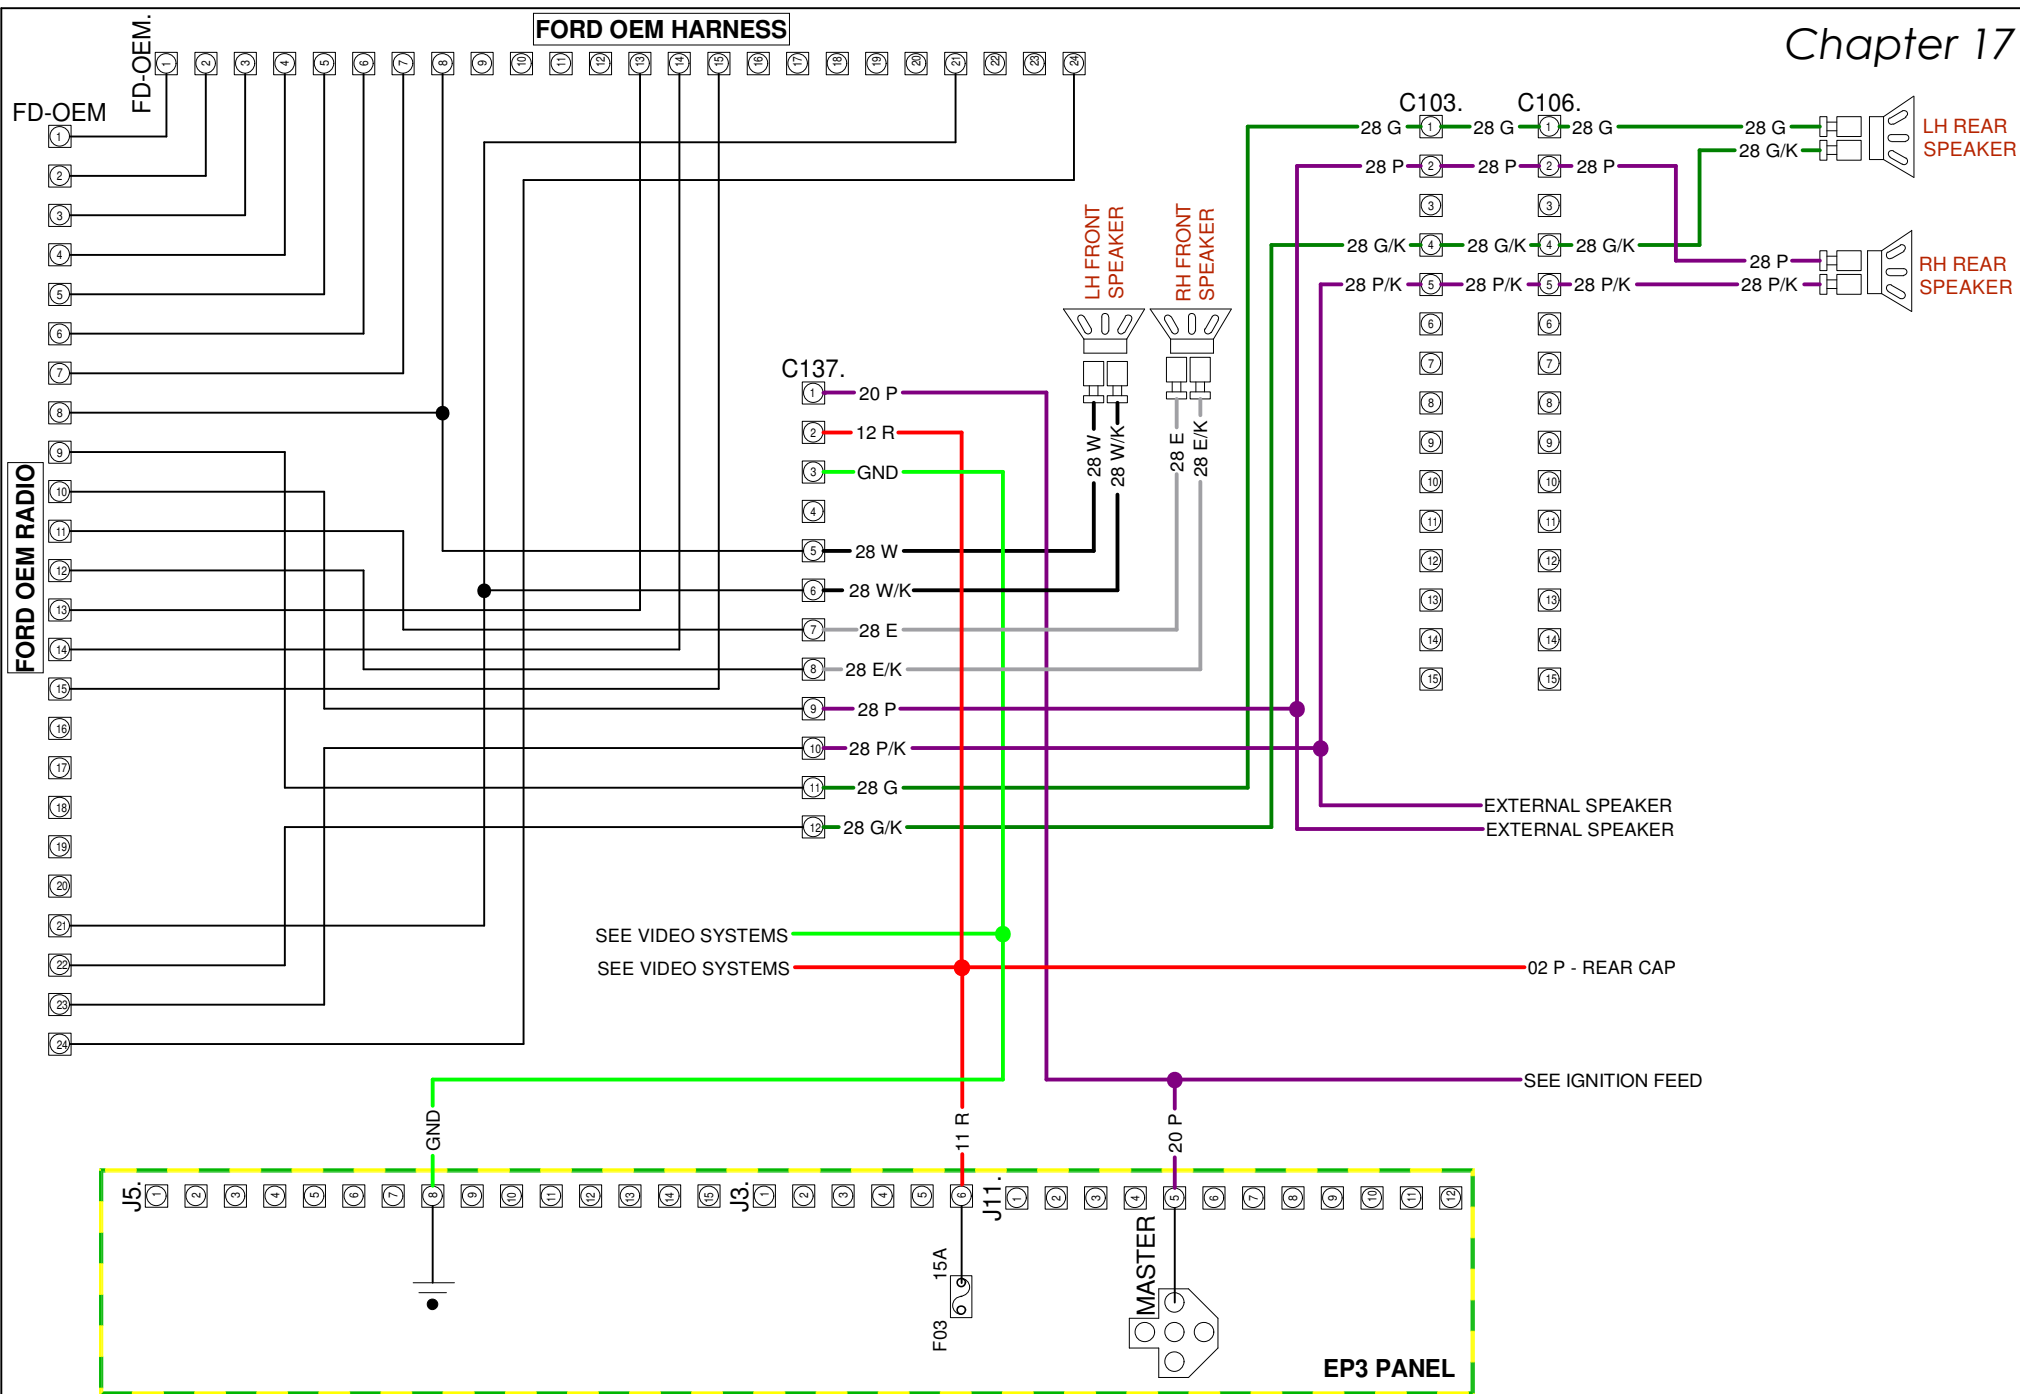

APPLICATIONS:

Ford OEM Radio

THIS DRAWING IS THE PROPERTY OF ELDORADO NATIONAL COMPANY, A THOR INDUSTRIES COMPANY AND IS NOT TO BE DUPLICATED OR USED IN ANY WAY DETRIMENTAL TO THEIR BEST INTEREST.

TITLE:

Radio

CHAPTER:

Chapter 17

SHEET:

2